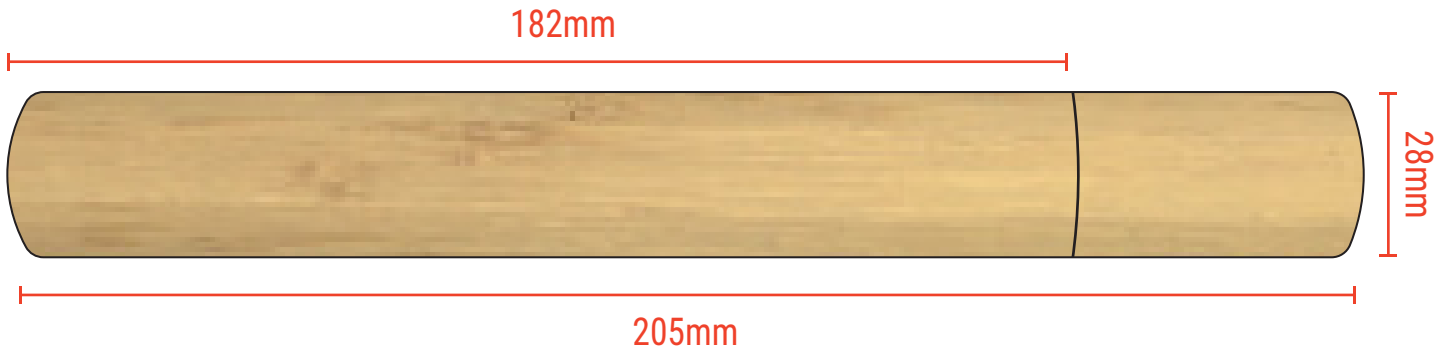

# BAMBOO PRE-PASTED TOOTHBRUSH & BAMBOO TUBE CASE

Order No.: --

Date: --

*Simply send us the artwork and we will create a stunning design.*

SKU: OM100045