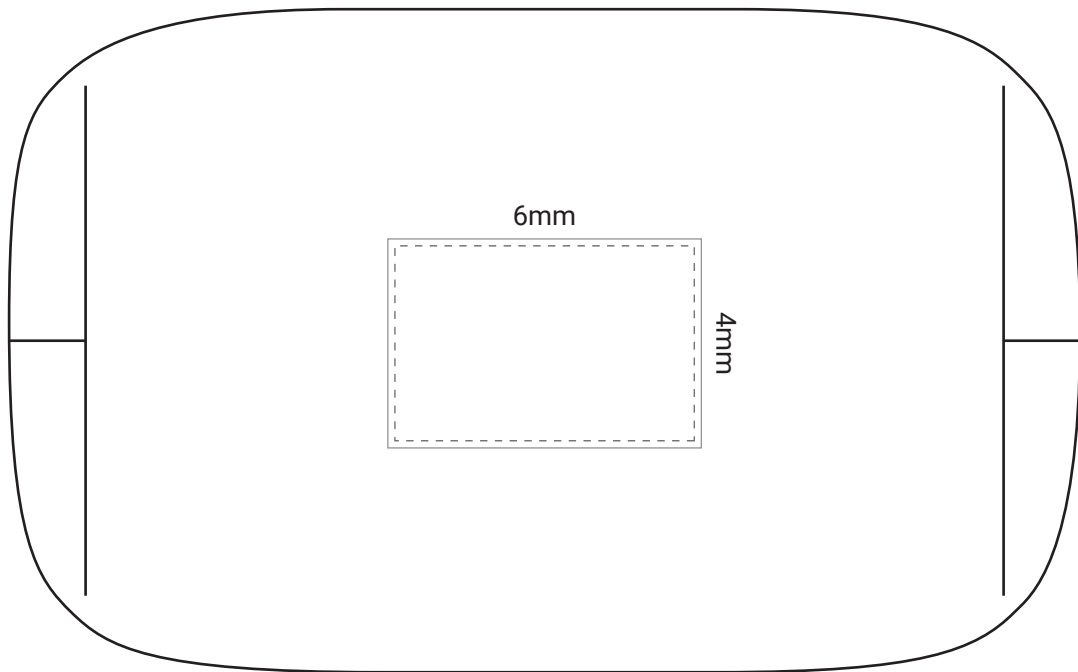

SKU: 100134

MICROFIBER PLUSH TOILETRY BAG

Order No.: --
Date: --

Simply send us the artwork and we will create a stunning design.

BRANDING PROCESS:
Woven Label - Front Centre

COLOURS:

- Black
- Hot Pink
- Red
- Light Blue
- Mauve
- Orange