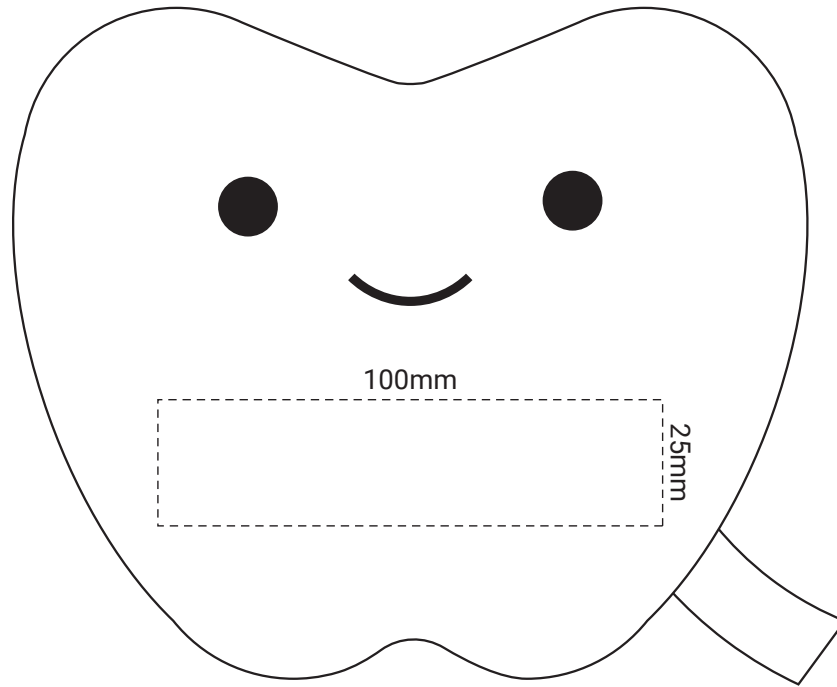

SKU: 100133

PLUSH CUDDLIES TOYS

Order No.: --
Date: --

Simply send us the artwork and we will create a stunning design.

FRONT
Embroidery

BACK
Zippered Pocket

SKU: 100133

PLUSH CUDDLIES TOYS

LABEL

Order No.: --

Date: --

Simply send us the artwork and we will create a stunning design.

BRANDING PROCESS:

Woven Label