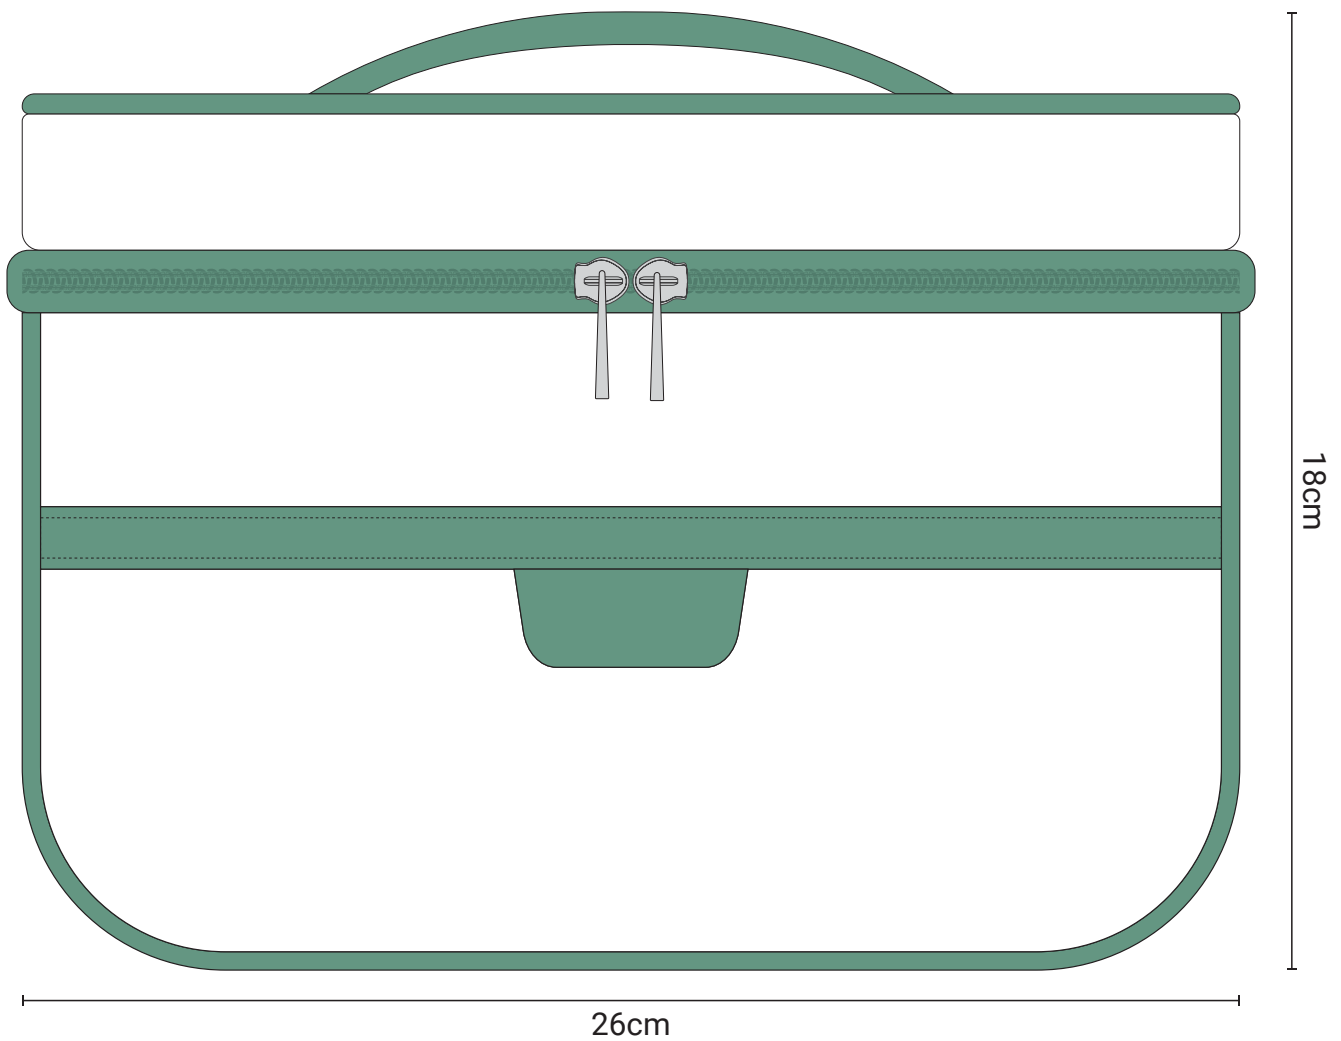

SKU: 100157

## **BRANDING PROCESS:**

Digital Printing - 3 colours max

*Design is all over the bag, repetitive across fabric*