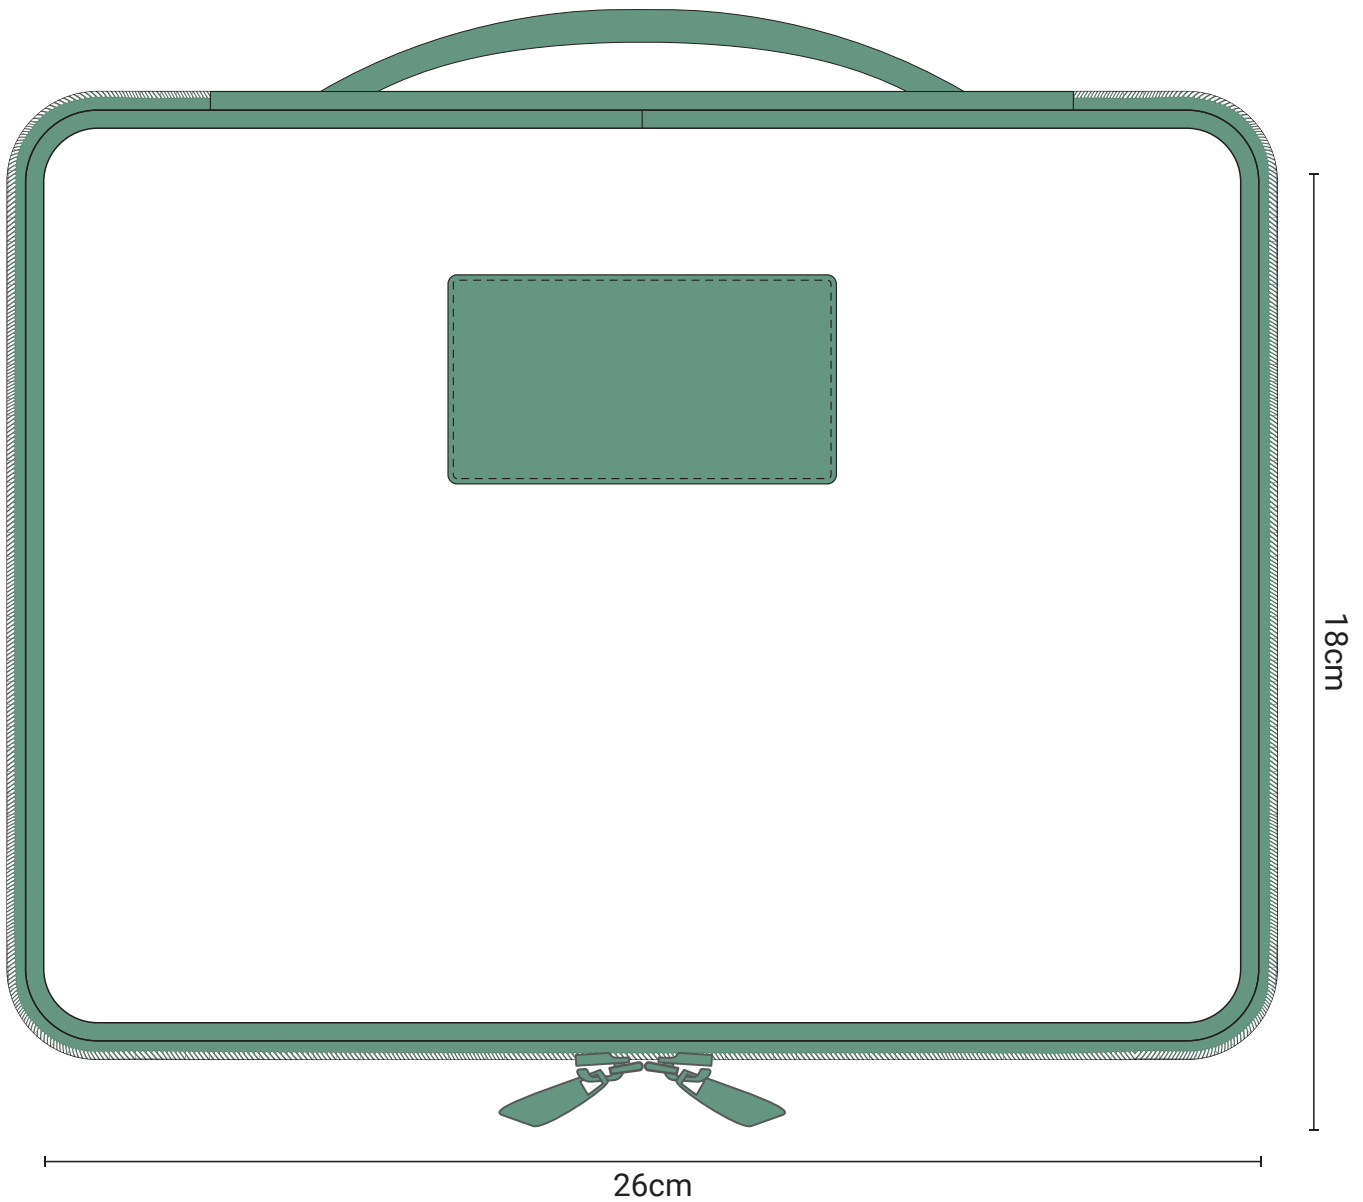

SKU: 100157

THE ELITE TRAVEL PACK

Order No.: --

Date: --

Simply send us the artwork and we will create a stunning design.

BRANDING PROCESS:

Digital Printing - 3 colours max

Design is all over the bag, repetitive across fabric