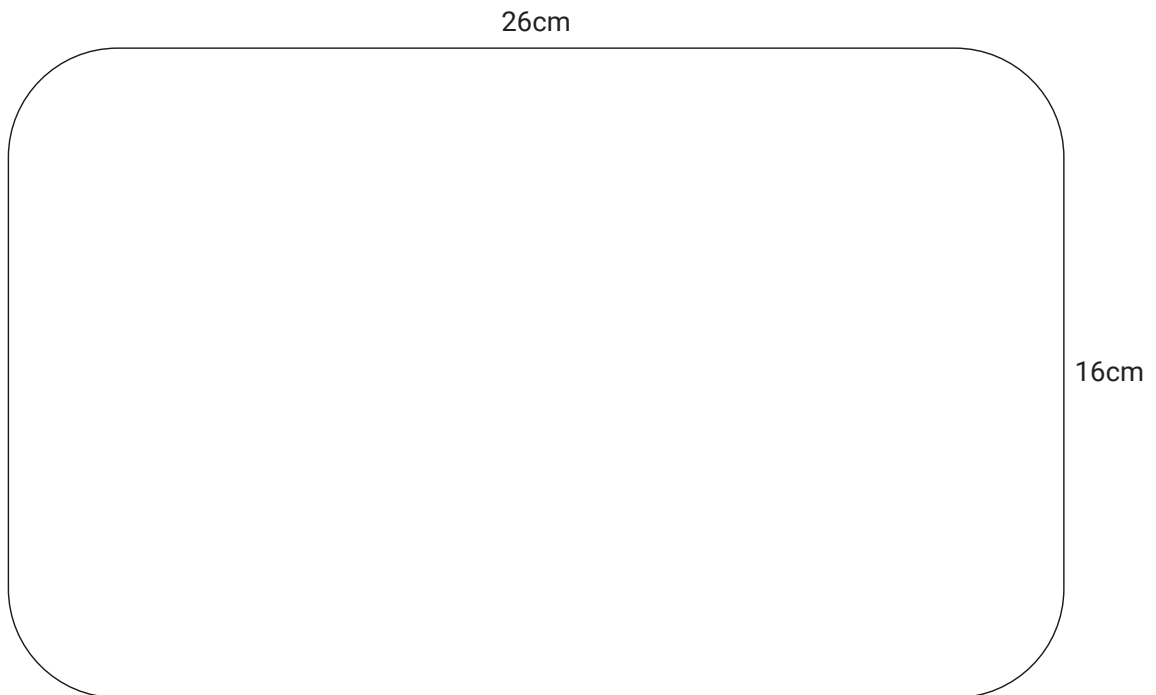

SKU: 100138

# ULTIMATE TOILETRY TRAVEL BAG

Order No.: --  
Date: --

*Simply send us the artwork and we will create a stunning design.*

Artwork can be placed anywhere within the print area.

**BRANDING PROCESS:**  
Heat Transfer - Full Colour